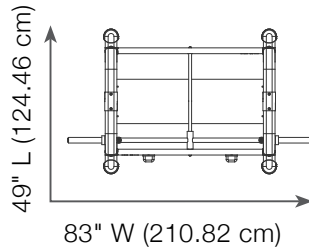

## FEATURES

- Ultra-Light Lifting System™ that reduces the bar weight to a mere 30 lbs
- Polyurethane covered rack outs for silent racking and protection of bar and frame
- Non-marring feet to protect flooring
- Commercial quality linear bearings and shafting for frictionless guided motion
- Adjustable safety tiers
- Racking tier index numbers highlight tier levels on the front of machine

Free HOIST Strength app provides access to dozens of exercise tutorials, workout plans and fitness training

MODEL	DESCRIPTION	LENGTH	WIDTH	HEIGHT	MACHINE WT
Mi1	Mi1 HOME GYM	58" (147.32 cm)	48" (121.92 cm)	84" (213.36 cm)	402 lbs (182.34 kg)
Mi5	Mi5 FUNCTIONAL TRAINER	51" (129.53 cm)	52.6" (133.62 cm)	83.5" (212.08 cm)	442 lbs (200.48 kg)
Mi6	Mi6 FUNCTIONAL TRAINER	37.75" (95.89 cm)	54" (137.16 cm)	83" (210.82 cm)	610.5 lbs (276.92 kg)
Mi7-PL	Mi7 FUNCTIONAL TRAINER	60.4" (153.42 cm)	83.5" (212.09 cm)	66.4" (168.66 cm)	711 lbs (322.50 kg)
Mi7-SMITH-PL	Mi7SMITH DUAL ACTION SMITH	49" (124.46 cm)	83" (210.82 cm)	82.5" (209.66 cm)	386 lbs (175.09 kg)
Mi-SMITH-ENS-PL	Mi7SMITH ENSEMBLE	92" (233.68 cm)	83" (210.82 cm)	83.5" (212.08 cm)	985 lbs (446.79 kg)