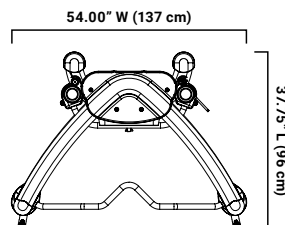

Check out the Mi6 in action! (Visit hoistfitness.com/ scan on your smart phone to download a free QR Code Scanner.)